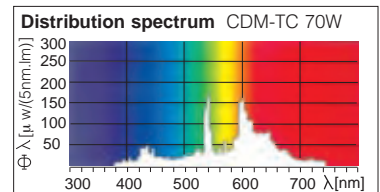

ADJUSTABLE RECESSED DOWN LIGHTS

With lamp and power supply. The housing adjusts from -10° to 45° . Power saving lamps provide a luminous efficiency 11% more than traditional ones.

Reflector: High-efficiency prismatic and polished aluminium.

Corner 160 - F				
		CELL		Lamps (Ta=25°C)
wattage/W	colour	weight	code	Kelvin - ϕ lm - Ra
CDM-TC Elite 50	white	1,00	22088112-00	3000K - 5400lm - Ra 90 - 24°
	m. silver		22088172-00	
CDM-TC Elite 70	white	1,00	22088212-00	3000K - 7700 lm - Ra 90 - 24°
	m. silver		22088272-00	