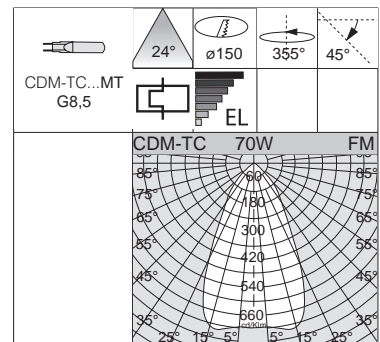

ADJUSTABLE RECESSED DOWN LIGHTS

With lamp and power supply. The housing adjusts from -10° to 45° . Power saving lamps provide a luminous efficiency 11% more than traditional ones.

Reflector: High-efficiency prismatic and polished aluminium.

Corner 160 - F				
		CELL		Lamps (Ta=25°C)
wattage/W	colour	weight	code	Kelvin - ϕ lm - Ra
CDM-TC Elite 50	white	1,00	22088112-00	3000K - 5400lm - Ra 90 - 24°
	m. silver		22088172-00	
CDM-TC Elite 70	white	1,00	22088212-00	3000K - 7700 lm - Ra 90 - 24°
	m. silver		22088272-00	