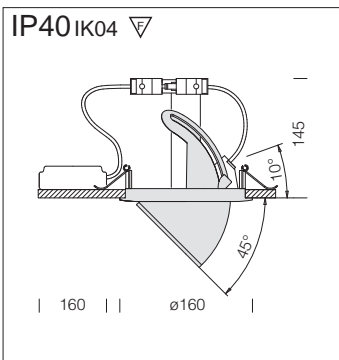

ADJUSTABLE RECESSED DOWN LIGHTS

With lamp and power supply. The housing adjusts from -10° to 45° . Power saving lamps provide a luminous efficiency 11% more than traditional ones.

Reflector: High-efficiency prismatic and polished aluminium.

Corner 160 - F				
		CELL		Lamps (Ta=25°C)
wattage/W	colour	weight	code	Kelvin - ϕ lm - Ra
CDM-TC Elite 50	white	1,00	22088112-00	3000K - 5400lm - Ra 90 - 24°
	m. silver		22088172-00	
CDM-TC Elite 70	white	1,00	22088212-00	3000K - 7700 lm - Ra 90 - 24°
	m. silver		22088272-00	